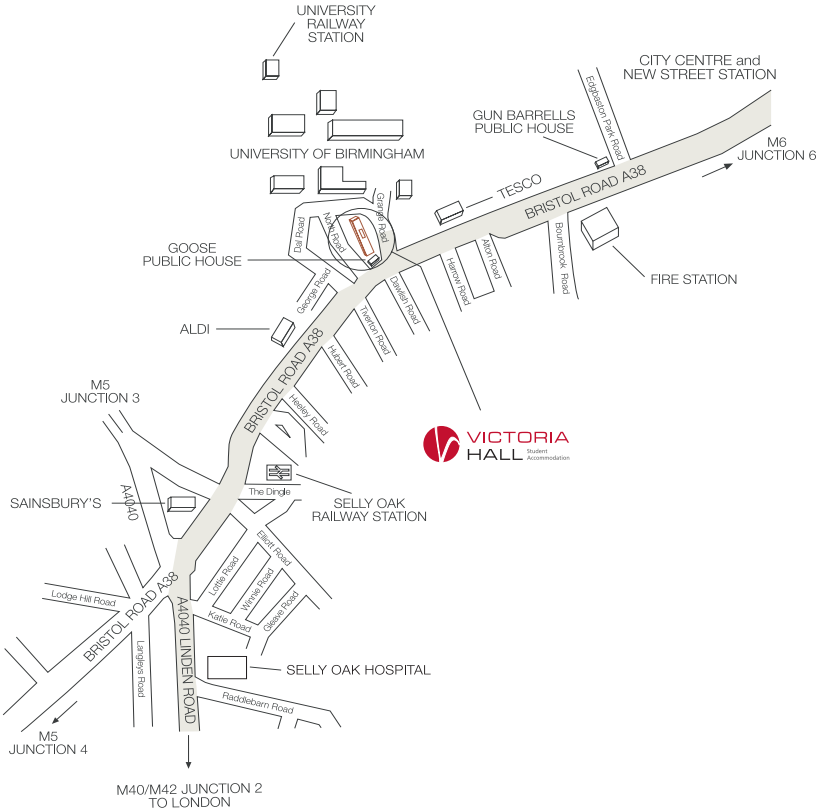

VICTORIA HALL

Student Accommodation

Birmingham

17 Grange Road, Selly Oak, Birmingham, B29 6BL

Tel: 0121 256 7000 Fax: 0121 256 7007

Web: www.victoriahall.com

Email: birmingham@victoriahall.com

From the South

From the M42 exit at junction 2 and take the A441 towards Birmingham. Turn right at the first roundabout following the A441. Continue along the A441 for approximately 2 miles passing the Hopwood pub and straight over the next 2 roundabouts passing the Man on the Moon pub on your left hand side at the second roundabout. Continue on the A441, straight over the next roundabout. The next roundabout is a small double one. Take the 2nd exit at the first roundabout and the 1st exit at the second roundabout onto the A4040 Watford Road, which turns into Linden Road and then Oak Tree Lane. You will pass Selly Oak Hospital on your right hand side and immediately after you will approach a major junction. At the traffic lights turn right onto the A38 Bristol Road towards the city centre. Pass Selly Oak train

station on the right hand side then Aldi supermarket on the left hand side and then continue straight over the traffic lights. Grange Road is the 2nd turning on the left after these traffic lights immediately after the Goose pub.

From the North

From the M6 take Junction 6 (A38 M towards City Centre and Bromsgrove). Stay on the A38 M for approximately 3 miles going through 3 tunnels, pass a petrol station and Bristol Street Motors. At the major junction immediately after Bristol Street Motors continue straight on along the A38 for approximately 3/4 mile to the next traffic lights. Continue straight on, past the fire station on your left. Continue over the next traffic lights, past Tesco. At the Goose Pub (just after the pedestrian crossing) turn right into Grange Road.