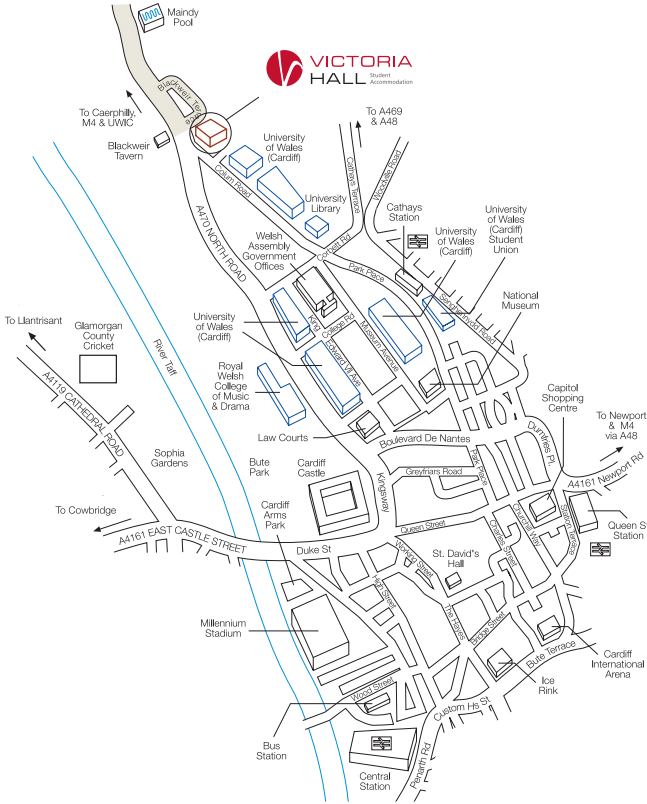

VICTORIA HALL

Student Accommodation

Cardiff

Web: www.victoriahall.com Email: cardiff@victoriahall.com

Blackweir Terrace, Cardiff, CF10 3EY
Tel: 02920 359 500

From the East (M4)

Take M4 to junction 29 (signposted Cardiff East 81 South) and join A48 (M). Follow signs for City Centre & A470.

At the roundabout take the 2nd exit (A470) North Road.

Continue on this road going past the Porsche garage and Maindy swimming pool. Victoria Hall is located on Blackweir Terrace on your left, opposite the Blackweir Tavern.

From the West (M4)

Take M4 to junction 32 (signposted City Centre & A470)

Continue on the A470 going over the flyover in the right hand lane, where the A470 becomes North Road.

Continue on this road going past the Porsche garage and Maindy swimming pool. Victoria Hall is located on Blackweir Terrace on your left, opposite the Blackweir Tavern.