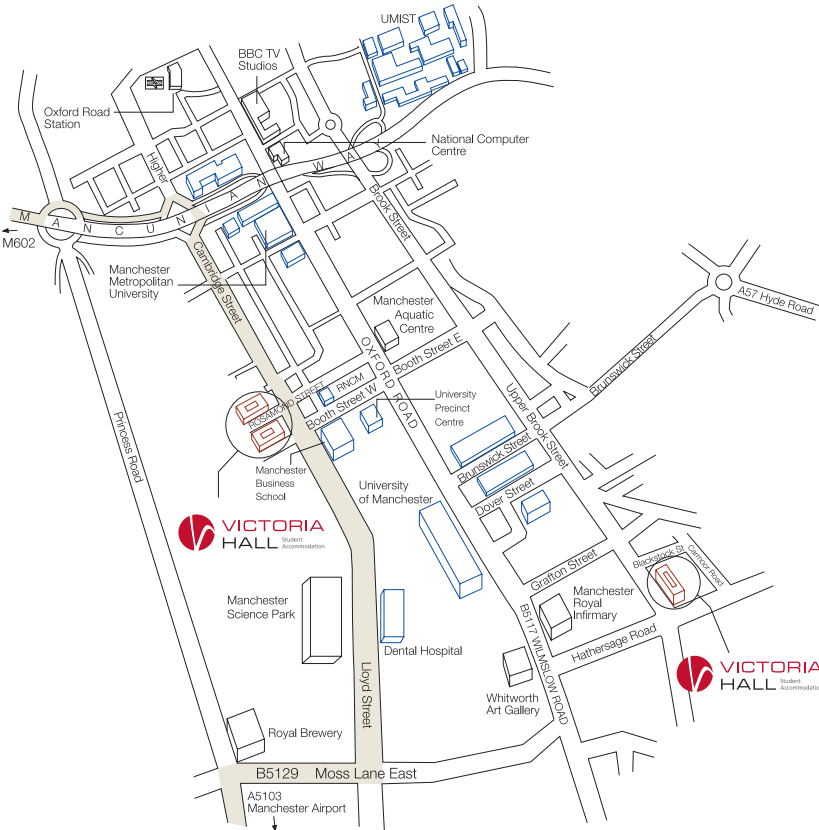

VICTORIA HALL

Student Accommodation

Manchester

28 Higher Cambridge Street, Manchester M15 6AA

Tel: 0161 908 7000 Fax: 0161 908 7007

Web: www.victoriahall.com

Email: manchester.hcs@victoriahall.com

From the South

Take the M6 to Junction 19 and join the A556 east-bound (signposted Manchester Airport). At the end of the road join the M56 leading into Manchester. Continue into the city on the A5103 Princess Road, turning right at the Royal Brewery onto B5219 Moss Lane East. At Junction, turn left onto Lloyd Street North and continue to the next set of traffic lights. Continue straight on. Victoria Hall is on your left.

From the North and West

Take the M62 and then the M602 through Salford towards the city centre. Follow Regent Road to the end and through the underpass onto the A57(M) Mancunian Way. Take the first exit signposted the A5103 Chester and Manchester Airport. At roundabout go straight on and then turn right at the next roundabout onto Cambridge Street. Victoria Hall is on your right.